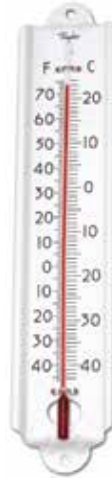

1106J 12" x 2" Cold/Dry Storage Thermometer

°F/°C
FAHRENHEIT/
CELSIUS

- Temperature range: -50°F/70°F and -40°C/20°C
- Easy-to-read in poor lighting
- Packed in individual carton
- Permacolor® filled solution with red color
- Pack Qty.: 12