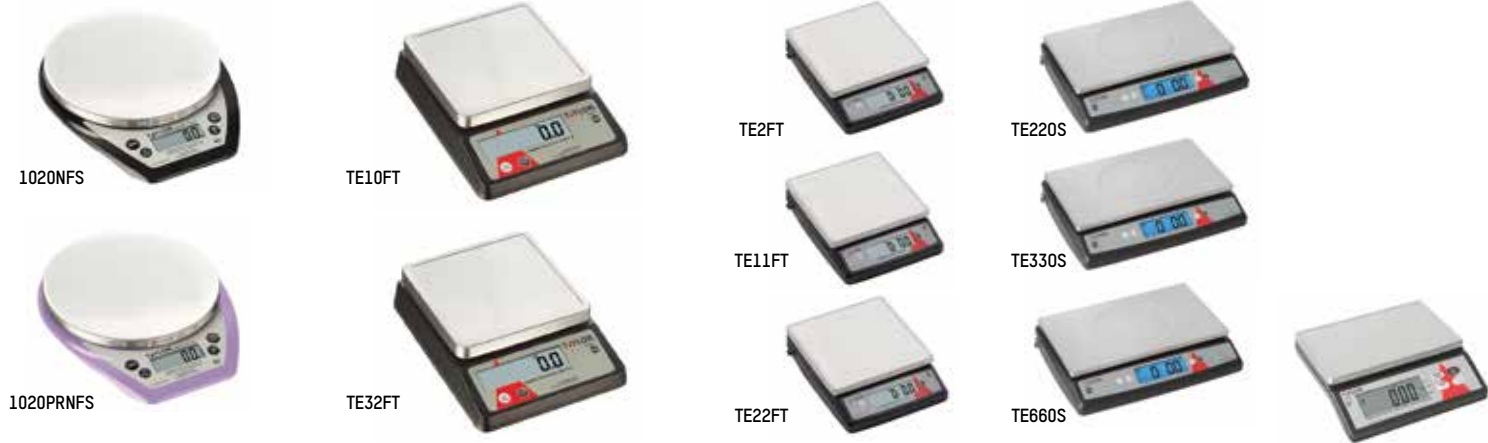

SCALES - COMPARISON GUIDE

Product Specifications	1020NFS 1020PRNFS	TE10FT TE32FT	TE2FT - TE11FT TE22FT	TE220S - TE330S TE660S	TE10R
Capacity:	Dry: 11 lb x 0.1 oz / 5 kg x 1 g Liquid: 175 fl. oz x 0.1 fl. oz / 5000 ml x 1 ml	TE10FT: 10 lb x 0.1 oz / 4.5 kg x 1 g TE32FT: 2 lb x 0.01 oz / 1 kg x 0.5 g	TE2FT: 2 lb x 0.1 oz / 1 kg x 1 g TE11FT: 11 lb x 0.1 oz / 5 kg x 1 g TE22FT: 22 lb x 0.1 oz / 10 kg x 1 g	TE220S: 22 lb x 0.1 oz / 10 kg x 1 g TE330S: 33 lb x 0.1 oz / 15 kg x 1 g TE660S: 66 lb x 0.1 oz / 30 kg x 2 g	10 lb x 0.1 oz / 1/8 oz, 1/4 oz / 2 g, 5 g
Certifications:					
Stainless Steel Platform Size:	6" (removable)	5.38"x5.38" (removable)	7.15"x7.15" (removable)	11.25"x7.25" (removable)	5"x8" (removable)
Scale Dimensions:	6.5"x8"x1.25"	7.4"x10.5"x2.5"	8.5"x12.0"x2.5"	12.5"x12.5"x2.5"	8.25"x10.0"x2.75"
Features:					
• Measures Dry & Liquid	✓				
• Tare	✓	✓	✓	✓	✓
• Hold	✓	✓	✓	✓	✓
• Auto-Off	✓	✓	✓	✓	✓
• Disable Auto-Off		✓	✓	✓	✓
• Low Battery Indicator		✓	✓	✓	✓
• Over/Under					✓
• Waterproof Rating					
• Field Recalibratable	✓	✓	✓	✓	✓
• A/C Adapter Included		✓	✓	✓	✓
Housing Material:	ABS	ABS	ABS	ABS	ABS
Battery Type:	2 AA (included)	2 AAA	2 AAA	3 AAA	Rechargeable (included)
Warranty:	1 Year Limited	1 Year Limited	1 Year Limited	1 Year Limited	1 Year Limited