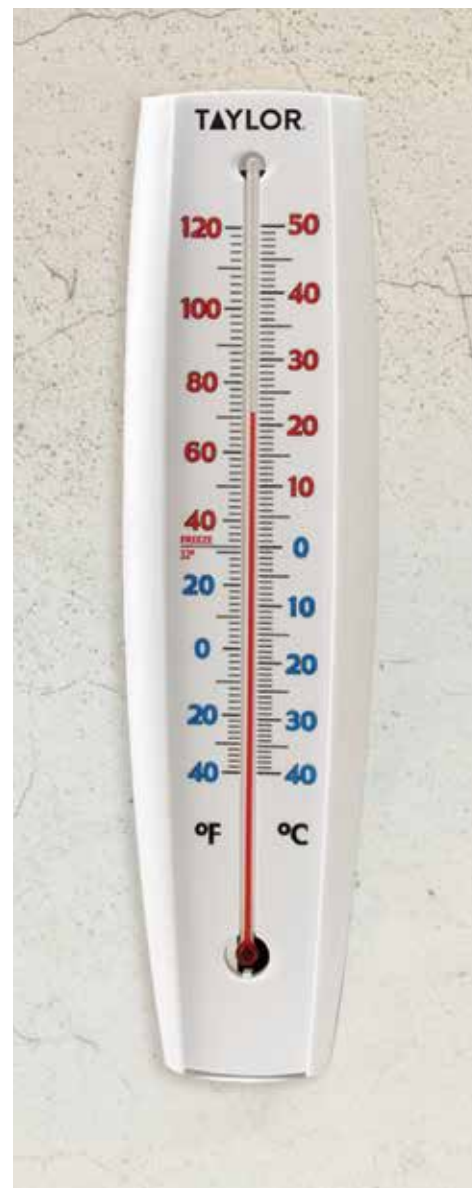

Window/Wall Thermometers

°F/°C
FAHRENHEIT/
CELSIUS

- Temperature range: -40°F/120°F and -40°C/50°C
- Curved look with large, easy-to-read numerals in bright red & blue
- Includes aluminum bracket for mounting
- Weather resistant and rustproof
- Permacolor® filled solution with red color
- Pack Qty.: 6

°F/°C
FAHRENHEIT/
CELSIUS

- Temperature range: -40°F/120°F and -40°C/50°C
- White aluminum back with large, easy-to-read numerals
- Rustproof bracket with adjustable design for multi-directional viewing
- Permacolor® filled solution with red color
- Pack Qty.: 6

5321N 3¹/₂" Dial Stick-on Window Thermometer

°F/°C
FAHRENHEIT/
CELSIUS

- Temperature range: -40°F/120°F and -40°C/50°C
- Read outside temperature from inside
- Easy to apply suction cup mount
- Weather resistant and rustproof
- Pack Qty.: 6

°F/°C
FAHRENHEIT/
CELSIUS

- Temperature range: -40°F/100°F and -40°C/40°C
- Read indoor and outdoor temperatures from inside
- Bold numerals in bright blue and red
- Permacolor® filled solution with red (indoor) and blue (outdoor) colors
- Pack Qty.: 6

MULTIUSE
°F/°C
FAHRENHEIT/
CELSIUS

- Temperature range: -40°F/120°F and -40°C/40°C
- Humidity range: 10% to 80%
- Dial to read indoor humidity
- Large, easy-to-read face
- Permacolor® filled solution with red (indoor) and blue (outdoor) colors
- Pack Qty.: 4