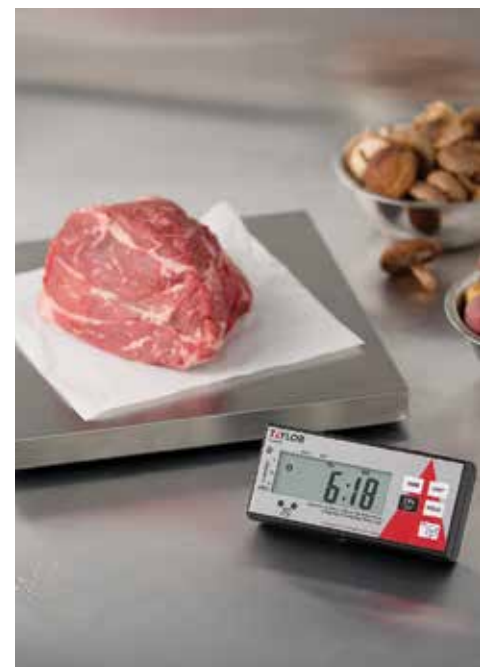

1. TARE
   - DIGITAL DISPLAY
   - 3 CHANNEL DISPLAY
   - AC ADAPTER
2. Capacity: 32 oz x 0.1 oz / 1 kg x 2 g
   - 7" x 6.7" Stainless steel platform
   - 3 Channel wireless display accommodates up to 3 scales simultaneously
   - Tare and hold functions
   - 32 oz Calibration weight included
   - 2 - AC adapters included
   - Pack Qty.: 1