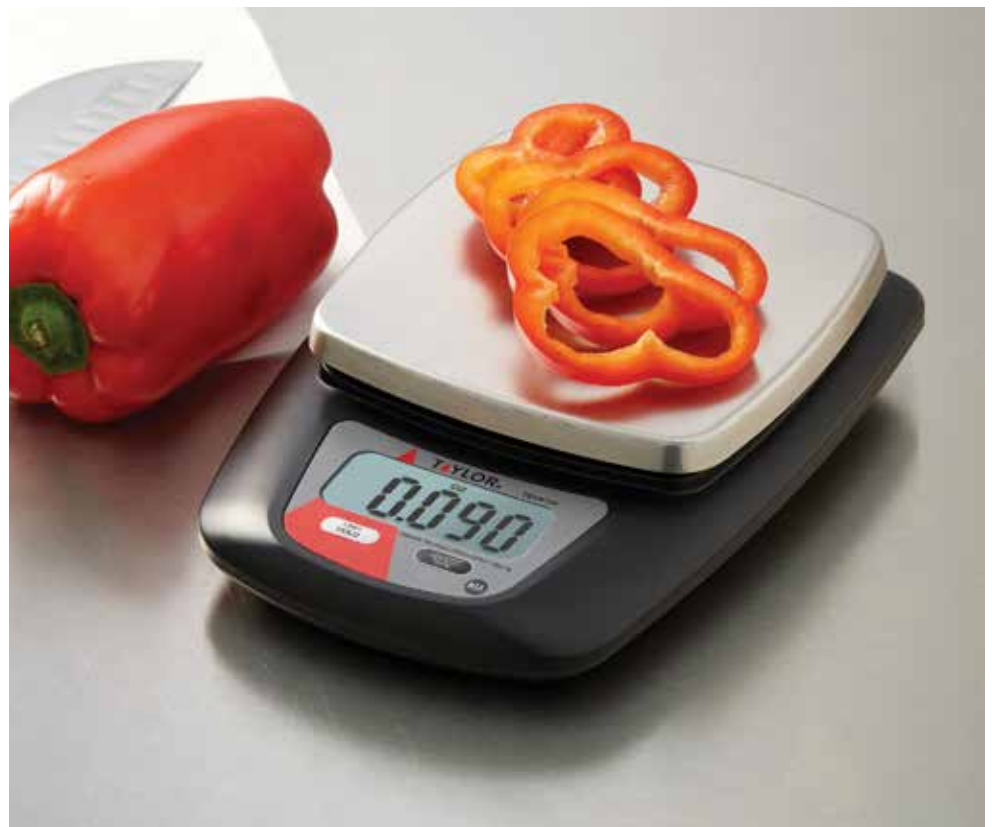

1. TARE
   - DIGITAL DISPLAY
   - RECALIBRATE
   - CAPACITY
   - BATTERY NOT INCLUDED
- 5.38" x 5.38" stainless steel platform
  - Extra large 0.9" LCD readout
  - Tare and hold function
  - Calibration feature
  - Auto-off and disable auto-off feature when powered by batteries
  - AC adapter included
  - 2 - AAA batteries not included

TE10FT

- Capacity: 11 lb x 0.1 oz / 5 kg x 1 g
- Pack Qty.: 1

TE32FT

- Dry Capacity: 2 lb (32 oz) x 0.01 oz / 1 kg x 0.5 g
- Pack Qty.: 1